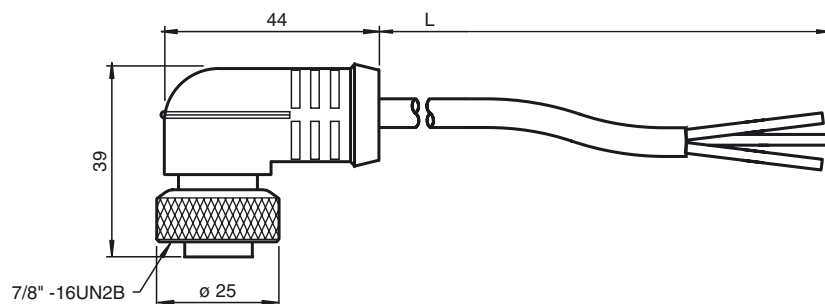

Model Number

V93-W-YE2M-STOOW

Female cordset, 7/8", 3-pin, STOOW cable

Features

- Thread 7/8"

Dimensions

Technical data

General specifications

Number of pins	3
Connection 1	socket
Construction type 1	right angle
Threading 1	7/8"
Connection 2	cable end

Electrical specifications

Operating voltage	U_B	max. 600 V
Test voltage		1500 V
Operating current		13 A
Volume resistance		< 5 m Ω

Ambient conditions

Ambient temperature	-40 ... 105 °C (-40 ... 221 °F)
---------------------	---------------------------------

Mechanical specifications

Protection degree	IP67
Material	
Contacts	Cu alloy gold plated
Body	PVC, yellow
Cable	PVC
Slotted nut	clear anodized aluminum
Core insulation	PVC
Cable	fine-strand, flexible
Sheath diameter	Ø 9.9 mm
Bending radius	10 x cable diameter
Color	yellow
Cores	3 x 1.5 mm ² (16 AWG)
Length	L
Note	STOOW UL Standard